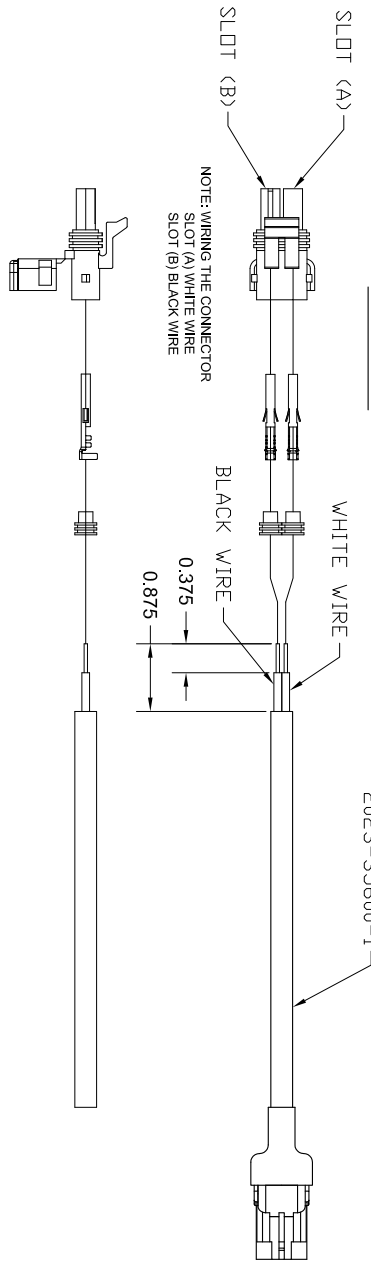

1032-33731 5 Pin Female Straight Body Connector

7030-34828-75 75 ft. Molded Cable & Connector Assembly

7030-34830-6
Camera T50 3.6 mm Black & White With 5 Pin Connector Pigtail
RESOLUTION = 600 TV LINES
MIN. ILLUMINATION = 0.0003 Lux
LENS = 3.6 mm f2.0
POWER = 12V DC 120mA

WIRING: BACK VIEW OF CAMERA
1 = VIDEO / 2 = COM / 3 = 12 VOLT DC. (+)

1037-34348-61
PLUG KIT

10 - 40 VDC 1 AMP.
INPUT