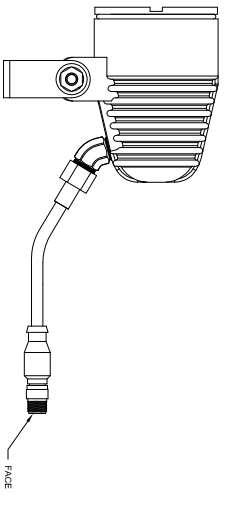

1032-33731 5 Pin Female Straight Body Connector

7030-34828-75 75 ft. Molded Cable & Connector Assembly

7030-34830-6
Camera T50 3.6 mm Black & White With 5 Pin Connector Pigtail
RESOLUTION = 600 TV LINES
MIN. ILLUMINATION = 0.0003 Lux
LENS = 3.6 mm f2.0
POWER = 12V DC 120mA

WIRING: BACK VIEW OF CAMERA
1 = VIDEO / 2 = COM / 3 = 12 VOLT DC. (+)

1037-34348-61
PLUG KIT

10 - 40 VDC 1 AMP.
INPUT