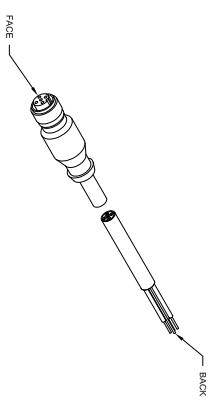

1032-33731 5 Pin Female Straight Body Connector

7030-34828-75 75 ft. Molded Cable & Connector Assembly

7030-34830-6
Camera T50 3.6 mm Black & White With 5 Pin Connector Pigtail
RESOLUTION = 600 TV LINES
MIN. ILLUMINATION = 0.0003 Lux
LENS = 3.6 mm f2.0
POWER = 12V DC 120mA

WIRING: BACK VIEW OF CAMERA
1 = VIDEO / 2 = COM / 3 = 12 VOLT DC. (+)

1037-34348-61
PLUG KIT

10 - 40 VDC 1 AMP.
INPUT