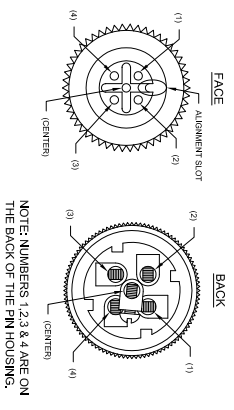

1032-33731 5 Pin Female Straight Body Connector

7030-34828-75 75 ft. Molded Cable & Connector Assembly

7030-34830-6
Camera T50 3.6 mm Black & White With 5 Pin Connector Pigtail
RESOLUTION = 600 TV LINES
MIN. ILLUMINATION = 0.0003 Lux
LENS = 3.6 mm f2.0
POWER = 12V DC 120mA

WIRING: BACK VIEW OF CAMERA
1 = VIDEO / 2 = COM / 3 = 12 VOLT DC. (+)

1037-34348-61
PLUG KIT

10 - 40 VDC 1 AMP.
INPUT