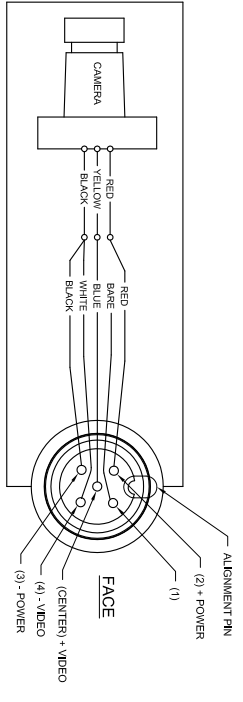

1032-33731 5 Pin Female Straight Body Connector

7030-34828-75 75 ft. Molded Cable & Connector Assembly

7030-34830-6
Camera T50 3.6 mm Black & White With 5 Pin Connector Pigtail
RESOLUTION = 600 TV LINES
MIN. ILLUMINATION = 0.0003 Lux
LENS = 3.6 mm f2.0
POWER = 12V DC 120mA

WIRING: BACK VIEW OF CAMERA
1 = VIDEO / 2 = COM / 3 = 12 VOLT DC. (+)

1037-34348-61
PLUG KIT

10 - 40 VDC 1 AMP.
INPUT