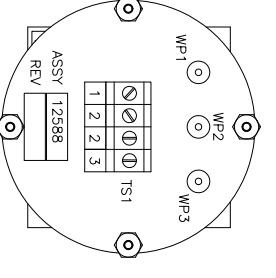

1032-33731 5 Pin Female Straight Body Connector

7030-34828-75 75 ft. Molded Cable & Connector Assembly

7030-34830-6
Camera T50 3.6 mm Black & White With 5 Pin Connector Pigtail
RESOLUTION = 600 TV LINES
MIN. ILLUMINATION = 0.0003 Lux
LENS = 3.6 mm f2.0
POWER = 12V DC 120mA

WIRING: BACK VIEW OF CAMERA
1 = VIDEO / 2 = COM / 3 = 12 VOLT DC. (+)

1037-34348-61
PLUG KIT

10 - 40 VDC 1 AMP.
INPUT