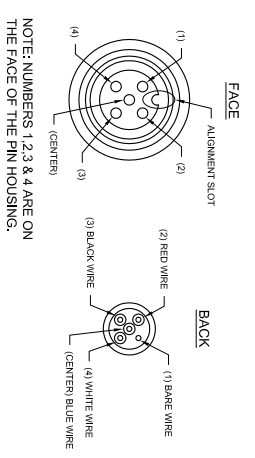

1032-33731 5 Pin Female Straight Body Connector

7030-34828-75 75 ft. Molded Cable & Connector Assembly

7030-34830-6
Camera T50 3.6 mm Black & White With 5 Pin Connector Pigtail
RESOLUTION = 600 TV LINES
MIN. ILLUMINATION = 0.0003 Lux
LENS = 3.6 mm f2.0
POWER = 12V DC 120mA

WIRING: BACK VIEW OF CAMERA
1 = VIDEO / 2 = COM / 3 = 12 VOLT DC. (+)

1037-34348-61
PLUG KIT

10 - 40 VDC 1 AMP.
INPUT