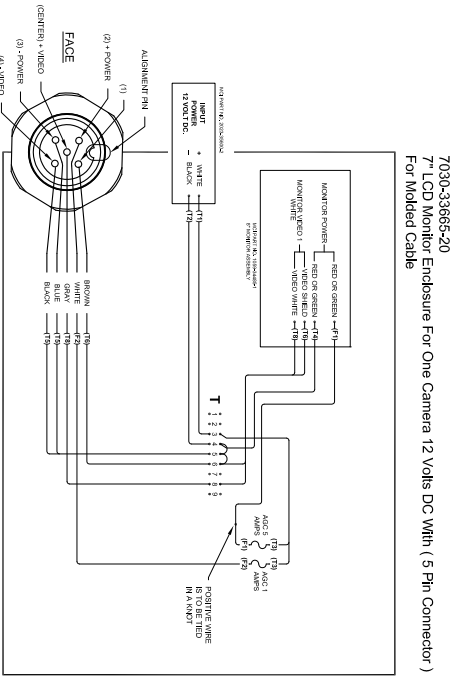

1032-33731 5 Pin Female Straight Body Connector

7030-34828-75 75 ft. Molded Cable & Connector Assembly

7030-34830-6
Camera T50 3.6 mm Black & White With 5 Pin Connector Pigtail
RESOLUTION = 600 TV LINES
MIN. ILLUMINATION = 0.0003 Lux
LENS = 3.6 mm f2.0
POWER = 12V DC 120mA

WIRING: BACK VIEW OF CAMERA
1 = VIDEO / 2 = COM / 3 = 12 VOLT DC. (+)

1037-34348-61
PLUG KIT

10 - 40 VDC 1 AMP.
INPUT