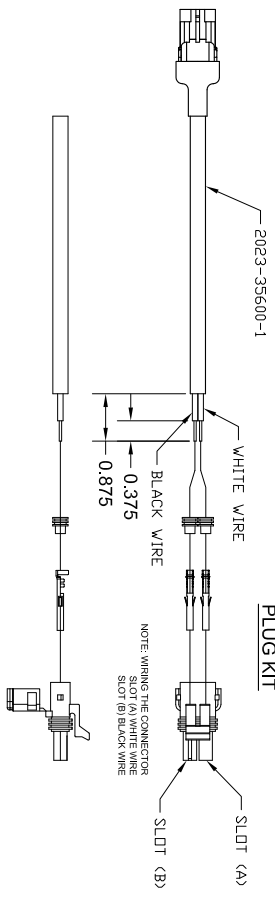

1037-34348-61 PLUG KIT