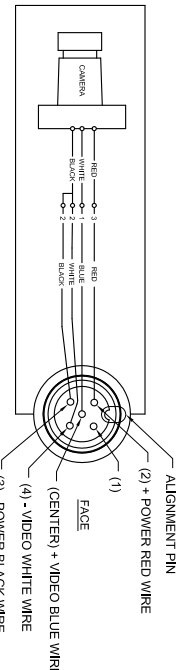

WIRING: BACK VIEW OF CAMERA
1 = VIDEO / 2 = COM / 3 = 12 VOLT DC. (+)