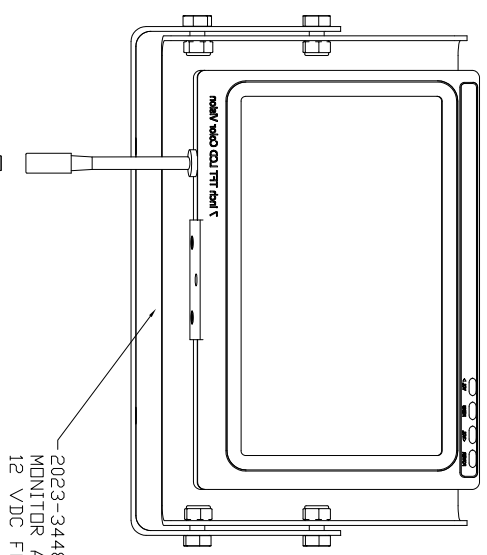

2023-34495-7 MONITOR ASSEMBLY 7 INC. COLOR LCD WITH 12 VDC FOR ONE CAMERA CLOSED CAB APPLICATIONS

1059-34534-26 CONNECTION BOX FOR 7" MONITOR 12 VDC WITH ONE CAMERA

1037-34348-61 WEATHER PAK PLUG ASSEMBLY

2023-35600-2 WEATHER-PAK CABLE ASSEMBLY (POWER END) 18-2 SJDDW 10' LONG

NOTE: NUMBERS 1, 2, 3 & 4 ARE ON THE BACK OF THE PIN HOUSING.