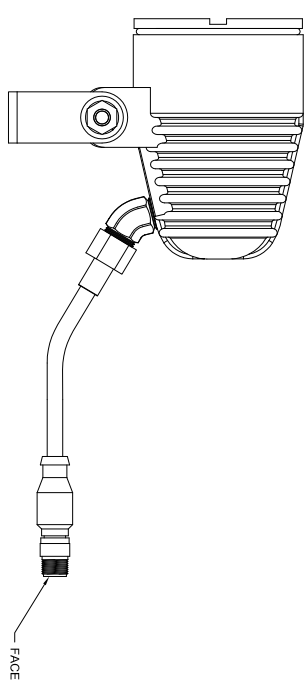

7030-34830-7 CAMERA T50 WATER TIGHT COLOR 4.0 MM, FORWARD VIEWING, HIGH RESOLUTION, 470 LINES, 0.7 LUX, 9 - .15 VDC @ 110mA WITH 5 PIN CONNECTOR PIGTAIL

1037-34348-61 WEATHER PAK PLUG ASSEMBLY

2023-35600-2 WEATHER-PAK CABLE ASSEMBLY (POWER END) 18-2 SJDDW 10' LONG

NOTE: NUMBERS 1, 2, 3 & 4 ARE ON THE BACK OF THE PIN HOUSING.