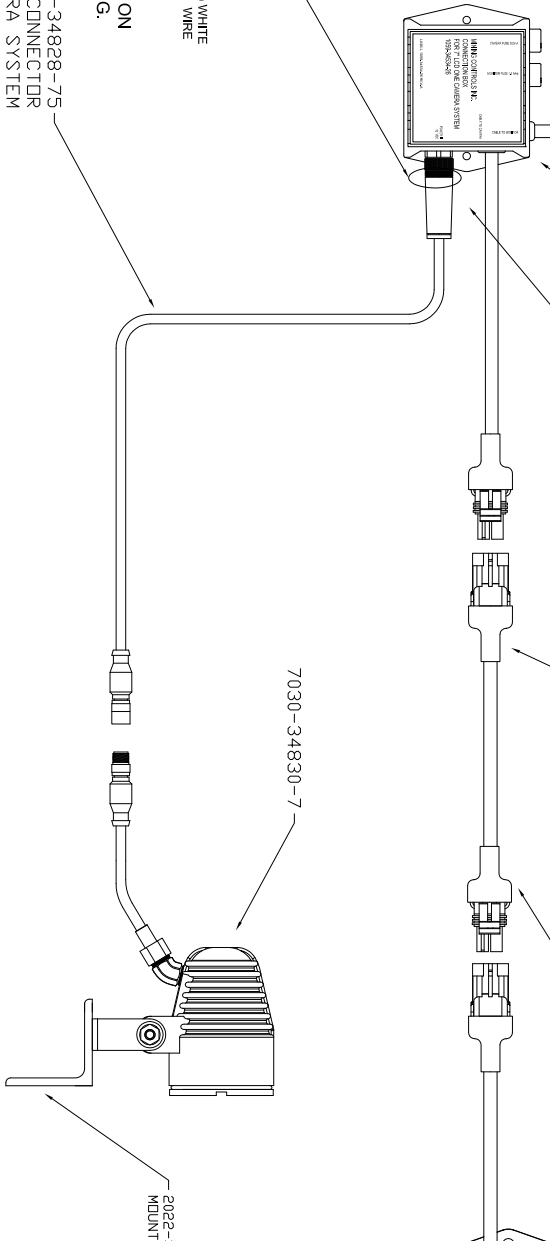

1059-34534-26 CONNECTION BOX FOR 7" MONITOR 12 VDC WITH ONE CAMERA

2023-35600-1 WEATHER-PAK CABLE ASSEMBLY (POWER END) 18-2 SJDDW 20' LONG

7030-34828-75 75 FT. MOLED CABLE & CONNECTOR ASSEMBLY FOR CAMERA SYSTEM

18 - 36 VDC 1 AMP.
INPUT
+ WHITE
- BLACK