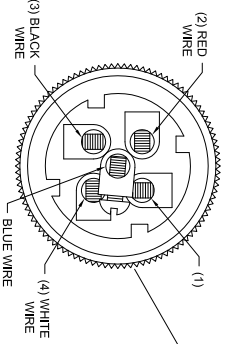

BACK

NOTE: NUMBERS 1, 2, 3 & 4 ARE ON THE BACK OF THE PIN HOUSING.