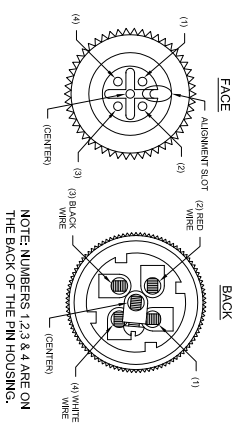

1032-33731 5 Pin Female Straight Body Connector