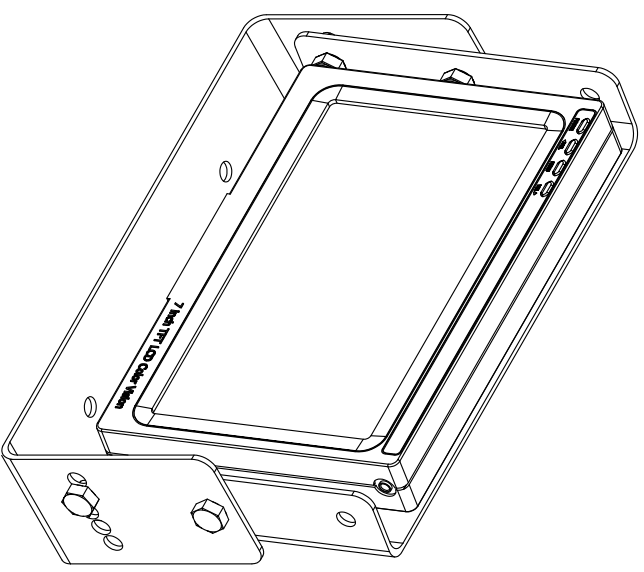

2023-34495-7 MONITOR ASSEMBLY 7 INC. COLOR LCD WITH 12 VDC FOR ONE CAMERA CLOSED CAB APPLICATIONS

1059-34534-26 CONNECTION BOX FOR 7" MONITOR 12 VDC WITH ONE CAMERA

1037-34348-61 WEATHER PAK PLUG ASSEMBLY

2023-35600-2 WEATHER-PAK CABLE ASSEMBLY (POWER END) 18-2 SJDDW 10' LONG

NOTE: NUMBERS 1, 2, 3 & 4 ARE ON THE BACK OF THE PIN HOUSING.