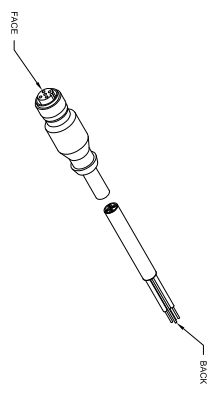

7030-34828-75 75 ft. Female Molded Cable & Connector Assembly