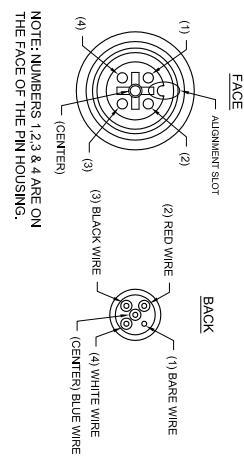

7030-34828-75 75 ft. Female Molded Cable & Connector Assembly