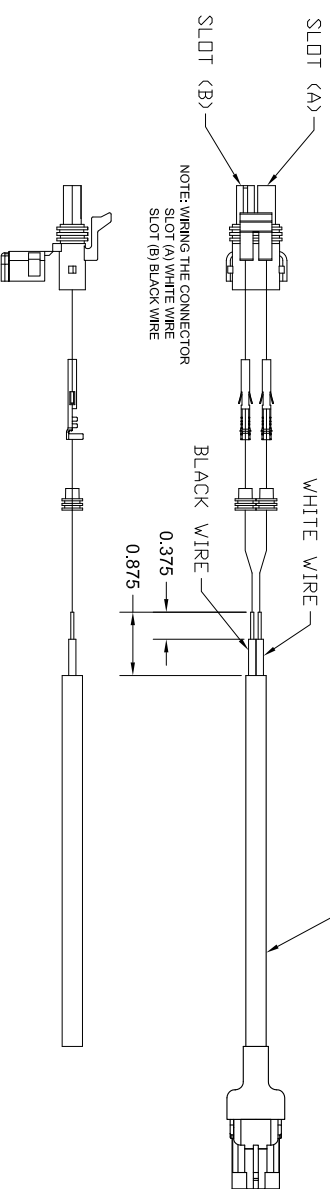

**7030-34830-1**  
Camera T50 3.6 mm Black & White With 5 Pin Connector Pigtail  
And Set For Forward Viewing ( 400 TV Lines 0.1 LUX ) 12 Volt 120 mA

**7030-34830-2**  
Camera T50 3.6 mm Black & White With 5 Pin Connector Pigtail  
And Set For Reverse Viewing ( 400 TV Lines 0.1 LUX ) 12 Volt 120 mA

**10 - 40 VDC 1 AMP. INPUT + WHITE - BLACK**

2023-35600-1 WEATHER-PAK CABLE ASSEMBLY ( POWER END ) 20' LONG

1059-34534-24 POWER SUPPLY ASSEMBLY 10 40 VDC IN LINE WITH WEATHER PAK CONNECTORS

1037-34348-61 WEATHER PAK PLUG ASSEMBLY

7030-34828-75

7030-34828-75 75 FT. MOLDED CABLE & CONNECTOR ASSEMBLY FOR CAMERA SYSTEM

7030-34830-1 CAMERA T50 WATER TIGHT 3.6 MM FORWARD VIEWING, 400 LINES, 0.1 LUX, 12 VDC @ 120 mA WITH 5 PIN CONNECTOR PIGTAIL

7030-34830-2 CAMERA T50 WATER TIGHT BLACK & WHITE 3.6 MM, REVERSE VIEWING, 400 LINES, 0.1 LUX, 12 VDC @ 120 mA WITH 5 PIN CONNECTOR PIGTAIL