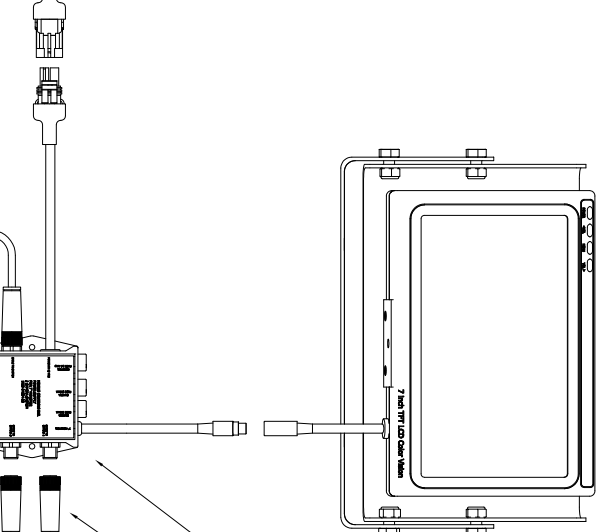

2023-35600-1 WEATHER-PAK CABLE ASSEMBLY (POWER END) 20' LONG

1059-34534-24 POWER SUPPLY ASSEMBLY 10 40 VDC IN LINE WITH WEATHER PAK CONNECTORS

1037-34348-61 WEATHER PAK PLUG ASSEMBLY

2023-35600-1