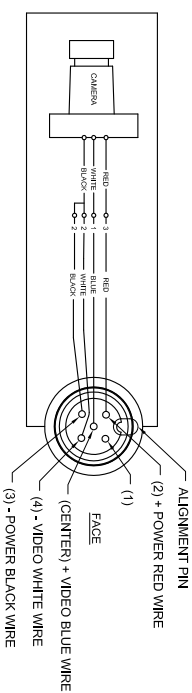

1032-33731 5 Pin Female Straight Body Connector

7030-34828-75 75 ft. Female Molded Cable & Connector Assembly

1037-34348-61 PLUG KIT

ALIGNMENT PIN  
 (1) (2) + POWER RED WIRE  
 (3) - POWER BLACK WIRE  
 (4) - VIDEO WHITE WIRE  
 (CENTER) + VIDEO BLUE WIRE

7030-34830-1 CAMERA 750 WATER TIGHT BLACK & WHITE 3.6 MM, FORWARD VIEWING, RESOLUTION 400 LINES, 0.1 LUX, 12 VDC @ 120 MA WITH 5 PIN CONNECTOR PIGTAIL

2023-34485-7 MONITOR ASSEMBLY 7 INC. COLOR LCD WITH 12 VDC FOR ONE CAMERA CLOSED CAB APPLICATIONS

1059-34534-26 CONNECTION BOX FOR 7" MONITOR 12 VDC WITH ONE CAMERA

1032-33731 CONNECTOR 5 CONDUCTOR ST BODY FEMALE

2023-35600-1 WEATHER-PAK CABLE ASSEMBLY (POWER END) 18-2 S/JDDW 20' LONG

1037-34348-61 WEATHER PAK PLUG ASSEMBLY