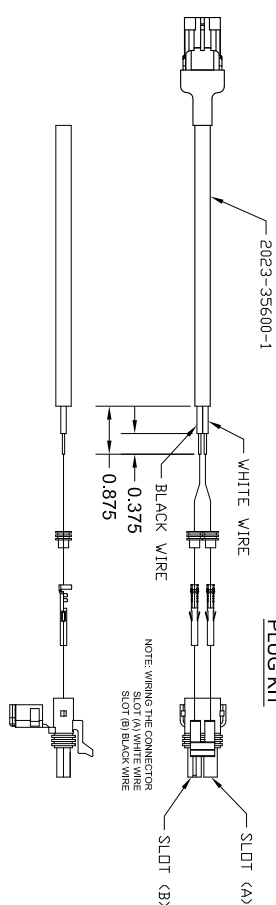

1032-33731 5 Pin Female Straight Body Connector

7030-34828-75 75 ft. Female Molded Cable & Connector Assembly

1037-34348-61 PLUG KIT

ALIGNMENT PIN  
 (1) (2) + POWER RED WIRE  
 (3) - POWER BLACK WIRE  
 (4) - VIDEO WHITE WIRE  
 (CENTER) + VIDEO BLUE WIRE

7030-34830-1 CAMERA 750 WATER TIGHT BLACK & WHITE 3.6 MM, FORWARD VIEWING, RESOLUTION 400 LINES, 0.1 LUX, 12 VDC @ 120 MA WITH 5 PIN CONNECTOR PIGTAIL

2023-34485-7 MONITOR ASSEMBLY 7 INC. COLOR LCD WITH 12 VDC FOR ONE CAMERA CLOSED CAB APPLICATIONS

1059-34534-26 CONNECTION BOX FOR 7" MONITOR 12 VDC WITH ONE CAMERA

1032-33731 CONNECTOR 5 CONDUCTOR ST BODY FEMALE

2023-35600-1 WEATHER-PAK CABLE ASSEMBLY (POWER END) 18-2 S/JDDW 20' LONG

1037-34348-61 WEATHER PAK PLUG ASSEMBLY

WEATHER-PAK CABLE ASSEMBLY (POWER END) 18-2 S/JDDW 10' LONG

7030-34828-75 75 FT. MOLED CABLE & CONNECTOR ASSEMBLY FOR CAMERA SYSTEM

7030-34830-1

2022-33163-4 MOUNTING BRACKET

**10 - 40 VDC 1 AMP. INPUT + WHITE - BLACK**