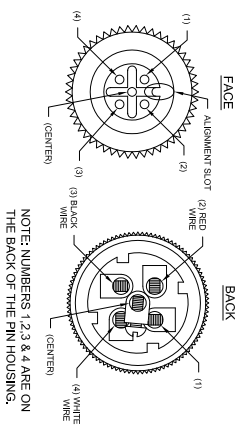

1032-33731 5 Pin Female Straight Body Connector

7030-34828-75 75 ft. Female Molded Cable & Connector Assembly

1037-34348-61 PLUG KIT

ALIGNMENT PIN  
 (1) (2) + POWER RED WIRE  
 (3) - POWER BLACK WIRE  
 (4) - VIDEO WHITE WIRE  
 (CENTER) + VIDEO BLUE WIRE

7030-34830-1 CAMERA 750 WATER TIGHT BLACK & WHITE 3.6 MM, FORWARD VIEWING, RESOLUTION 400 LINES, 0.1 LUX, 12 VDC @ 120 MA WITH 5 PIN CONNECTOR PIGTAIL

2023-34485-7 MONITOR ASSEMBLY 7 INC. COLOR LCD WITH 12 VDC FOR ONE CAMERA CLOSED CAB APPLICATIONS

1059-34534-26 CONNECTION BOX FOR 7" MONITOR 12 VDC WITH ONE CAMERA

1032-33731 CONNECTOR 5 CONDUCTOR ST BODY FEMALE

2023-35600-1 WEATHER-PAK CABLE ASSEMBLY (POWER END) 18-2 S/JDDW 20' LONG

1037-34348-61 WEATHER PAK PLUG ASSEMBLY