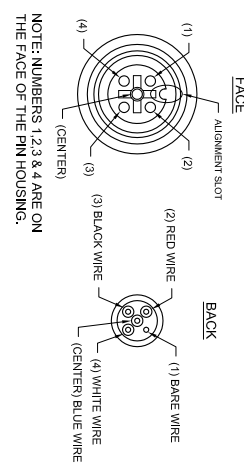

1032-33731 5 Pin Female Straight Body Connector

7030-34828-75 75 ft. Female Molded Cable & Connector Assembly

1037-34348-61 PLUG KIT

ALIGNMENT PIN  
 (1) (2) + POWER RED WIRE  
 (3) - POWER BLACK WIRE  
 (4) - VIDEO WHITE WIRE  
 (CENTER) + VIDEO BLUE WIRE

7030-34830-1 CAMERA 750 WATER TIGHT BLACK & WHITE 3.6 MM, FORWARD VIEWING, RESOLUTION 400 LINES, 0.1 LUX, 12 VDC @ 120 MA WITH 5 PIN CONNECTOR PIGTAIL

2023-34485-7 MONITOR ASSEMBLY 7 INC. COLOR LCD WITH 12 VDC FOR ONE CAMERA CLOSED CAB APPLICATIONS

1059-34534-26 CONNECTION BOX FOR 7" MONITOR 12 VDC WITH ONE CAMERA

1032-33731 CONNECTOR 5 CONDUCTOR ST BODY FEMALE

2023-35600-1 WEATHER-PAK CABLE ASSEMBLY (POWER END) 18-2 S/JDDW 20' LONG

1037-34348-61 WEATHER PAK PLUG ASSEMBLY