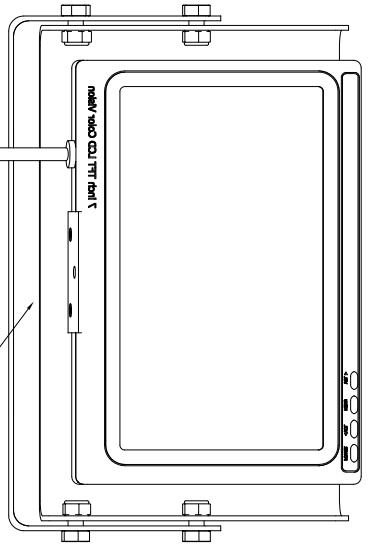

1032-33731 5 Pin Female Straight Body Connector

7030-34828-75 75 ft. Female Molded Cable & Connector Assembly

1037-34348-61 PLUG KIT

ALIGNMENT PIN  
 (1) (2) + POWER RED WIRE  
 (3) - POWER BLACK WIRE  
 (4) - VIDEO WHITE WIRE  
 (CENTER) + VIDEO BLUE WIRE

7030-34830-1 CAMERA 750 WATER TIGHT BLACK & WHITE 3.6 MM, FORWARD VIEWING, RESOLUTION 400 LINES, 0.1 LUX, 12 VDC @ 120 MA WITH 5 PIN CONNECTOR PIGTAIL

2023-34485-7 MONITOR ASSEMBLY 7 INC. COLOR LCD WITH 12 VDC FOR ONE CAMERA CLOSED CAB APPLICATIONS

1059-34534-26 CONNECTION BOX FOR 7" MONITOR 12 VDC WITH ONE CAMERA

1032-33731 CONNECTOR 5 CONDUCTOR ST BODY FEMALE

2023-35600-1 WEATHER-PAK CABLE ASSEMBLY (POWER END) 18-2 S/JDDW 20' LONG

1037-34348-61 WEATHER PAK PLUG ASSEMBLY