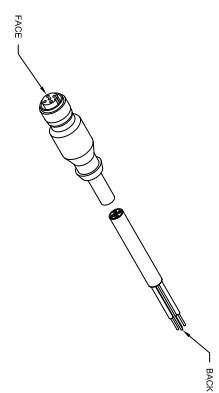

1032-33731 5 Pin Female Straight Body Connector

7030-34828-75 75 ft. Female Molded Cable & Connector Assembly

1037-34348-61 PLUG KIT

ALIGNMENT PIN  
 (1) (2) + POWER RED WIRE  
 (3) - POWER BLACK WIRE  
 (4) - VIDEO WHITE WIRE  
 (CENTER) + VIDEO BLUE WIRE

7030-34830-1 CAMERA 750 WATER TIGHT BLACK & WHITE 3.6 MM, FORWARD VIEWING, RESOLUTION 400 LINES, 0.1 LUX, 12 VDC @ 120 MA WITH 5 PIN CONNECTOR PIGTAIL

2023-34485-7 MONITOR ASSEMBLY 7 INC. COLOR LCD WITH 12 VDC FOR ONE CAMERA CLOSED CAB APPLICATIONS

1059-34534-26 CONNECTION BOX FOR 7" MONITOR 12 VDC WITH ONE CAMERA

1032-33731 CONNECTOR 5 CONDUCTOR ST BODY FEMALE

2023-35600-1 WEATHER-PAK CABLE ASSEMBLY (POWER END) 18-2 S/JDDW 20' LONG

1037-34348-61 WEATHER PAK PLUG ASSEMBLY

WEATHER-PAK CABLE ASSEMBLY (POWER END) 18-2 S/JDDW 10' LONG

7030-34828-75 75 FT. MOLED CABLE & CONNECTOR ASSEMBLY FOR CAMERA SYSTEM

7030-34830-1

2022-33163-4 MOUNTING BRACKET

**10 - 40 VDC 1 AMP. INPUT + WHITE - BLACK**