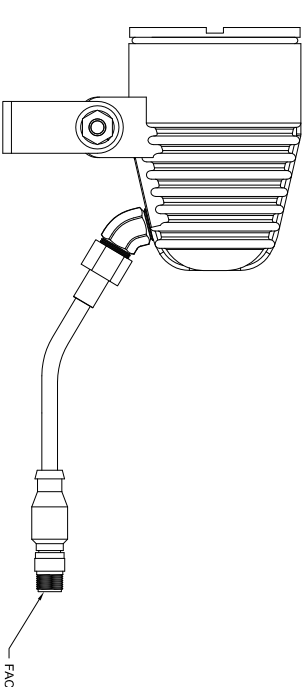

1032-33731 5 Pin Female Straight Body Connector

7030-34828-75 75 ft. Female Molded Cable & Connector Assembly

1037-34348-61 PLUG KIT

ALIGNMENT PIN  
 (1) (2) + POWER RED WIRE  
 (3) - POWER BLACK WIRE  
 (4) - VIDEO WHITE WIRE  
 (CENTER) + VIDEO BLUE WIRE

7030-34830-1 CAMERA 750 WATER TIGHT BLACK & WHITE 3.6 MM, FORWARD VIEWING, RESOLUTION 400 LINES, 0.1 LUX, 12 VDC @ 120 MA WITH 5 PIN CONNECTOR PIGTAIL

2023-34485-7 MONITOR ASSEMBLY 7 INC. COLOR LCD WITH 12 VDC FOR ONE CAMERA CLOSED CAB APPLICATIONS

1059-34534-26 CONNECTION BOX FOR 7" MONITOR 12 VDC WITH ONE CAMERA

1032-33731 CONNECTOR 5 CONDUCTOR ST BODY FEMALE

2023-35600-1 WEATHER-PAK CABLE ASSEMBLY (POWER END) 18-2 S/JDDW 20' LONG

1037-34348-61 WEATHER PAK PLUG ASSEMBLY

WEATHER-PAK CABLE ASSEMBLY (POWER END) 18-2 S/JDDW 10' LONG

7030-34828-75 75 FT. MOLED CABLE & CONNECTOR ASSEMBLY FOR CAMERA SYSTEM

7030-34830-1

2022-33163-4 MOUNTING BRACKET

**10 - 40 VDC 1 AMP. INPUT + WHITE - BLACK**