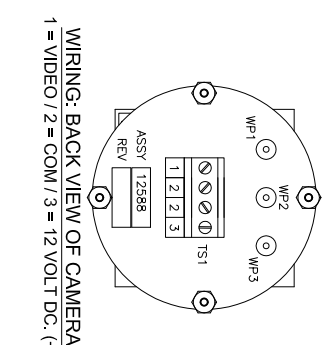

1032-33731 5 Pin Female Straight Body Connector

7030-34828-75 75 ft. Female Molded Cable & Connector Assembly

1037-34348-61 PLUG KIT

ALIGNMENT PIN  
 (1) (2) + POWER RED WIRE  
 (3) - POWER BLACK WIRE  
 (4) - VIDEO WHITE WIRE  
 (CENTER) + VIDEO BLUE WIRE

7030-34830-1 CAMERA 750 WATER TIGHT BLACK & WHITE 3.6 MM, FORWARD VIEWING, RESOLUTION 400 LINES, 0.1 LUX, 12 VDC @ 120 MA WITH 5 PIN CONNECTOR PIGTAIL

2023-34485-7 MONITOR ASSEMBLY 7 INC. COLOR LCD WITH 12 VDC FOR ONE CAMERA CLOSED CAB APPLICATIONS

1059-34534-26 CONNECTION BOX FOR 7" MONITOR 12 VDC WITH ONE CAMERA

1032-33731 CONNECTOR 5 CONDUCTOR ST BODY FEMALE

2023-35600-1 WEATHER-PAK CABLE ASSEMBLY (POWER END) 18-2 S/JDDW 20' LONG

1037-34348-61 WEATHER PAK PLUG ASSEMBLY

WEATHER-PAK CABLE ASSEMBLY (POWER END) 18-2 S/JDDW 10' LONG

7030-34828-75 75 FT. MOLED CABLE & CONNECTOR ASSEMBLY FOR CAMERA SYSTEM

7030-34830-1

2022-33163-4 MOUNTING BRACKET

**10 - 40 VDC 1 AMP. INPUT + WHITE - BLACK**