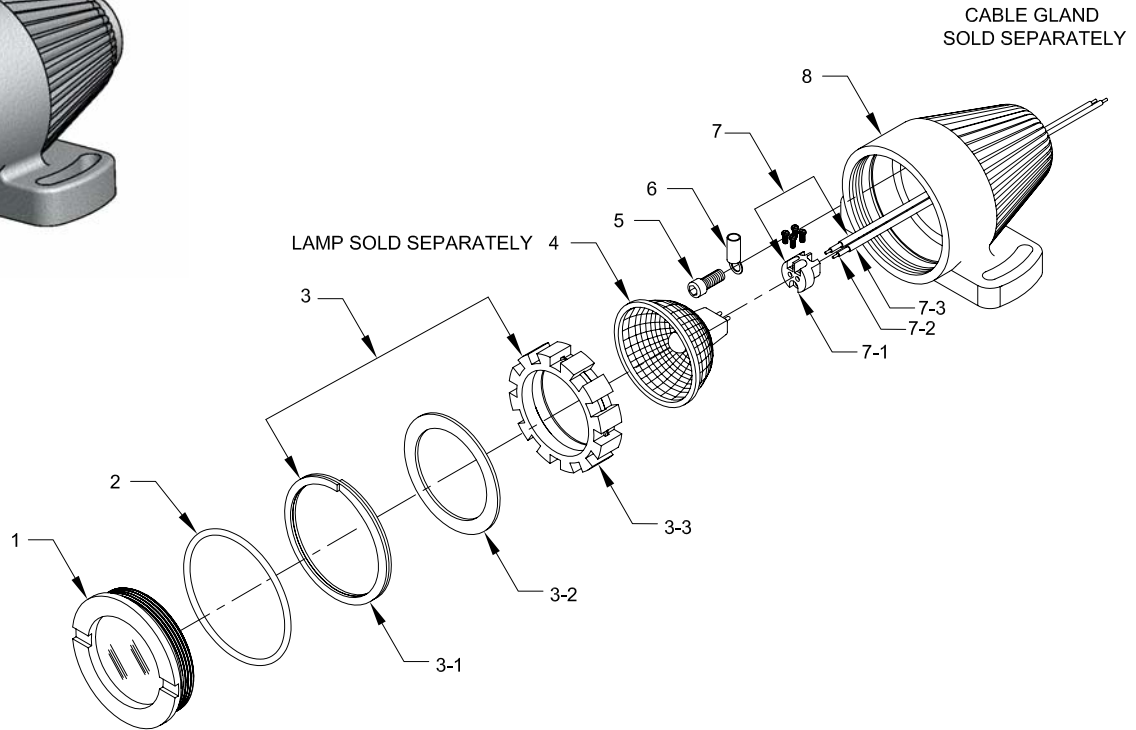

**Mine Lighting Systems
Mining Controls Inc.**
P.O. Box 1141
Beckley, WV 25873
304-252-6243
Larry.Rowley@elginindustries.com
www.minelinesystems.net

7030-35870

MCI 50 Water Tight Head Light With In-Line Socket, Ground Screw And No Lamp Or Packing Gland

Item	Qty.	Part Number	Description
1	1	2010-34128	Clear Lens Assembly
2	1	2019-29731-6	O Ring
3	1	2023-34238-1	Lamp Holder Kit
3-1	1	3015-33835	Snap Ring
3-2	1	1031-33578-1	Black Ring
3-3	1	3018-33571-3	Lamp Holder
4	1	See Bulb Chart	Lamp Sold Separately
5	1	1041-50237-2	#6-32 SH Cap Screw
6	1	1035-20301-14	Ring Terminal
7	1	2020-32773-21	Socket Kit
7-1	1	2020-32773-3	Socket With Lock Screws Inline
7-2	3 FT.	6012-33581	Socket Wire
7-3	1 FT.	1051-33726	Socket Wire Slewing
8	1	2010-35770-2	Alum. Housing