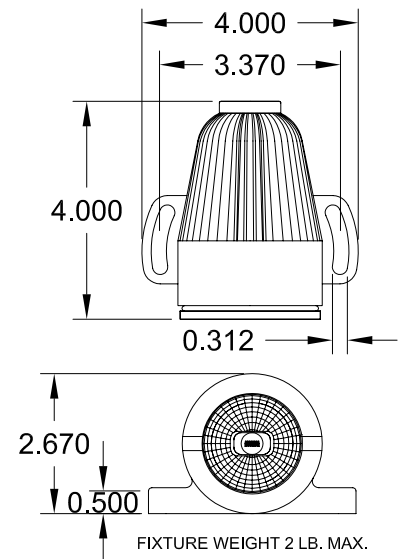

**Mine Lighting Systems  
Mining Controls Inc.**  
P.O. Box 1141  
Beckley, WV 25873  
304-252-6243  
Larry.Rowley@elginindustries.com  
www.minelinesystems.com

Note: Wiring The Connector  
Slot (A) White Wire = 12 Volts Positive  
Slot (B) Black Wire = 12 Volts Negative

### Model MCI50 Water Tight Fixture With In-Line Screw Socket, 50 Watt 12 VAC/DC Flood Lamp and 12" Weather Pak Pigtail Connector

Item	Qty.	Part Number	Description
1	1	2010-34128	Clear Lens Assembly
2	1	2019-29731-6	O Ring
3	1	2023-34238-1	Lamp Holder Kit
3-1	1	3015-33835	Snap Ring
3-2	1	1031-33578-1	Black Ring
3-3	1	3018-33571-3	Lamp Holder
4	1	2021-29730-33	Bulb 50 Watt 12 Volt
5	1	2020-32773-3	Socket With Lock Screws In-Line
6	3 FT.	6012-33581	Socket Wire
7	1 FT.	1051-33726	Socket Wire Sleeve
8	1	2010-35770-2	Alum. Housing
9	1	1037-34348-5	Weather Pack Straight Pigtail Assembly
10	1	1037-34348-6	Weather Pack Receptacle Assembly