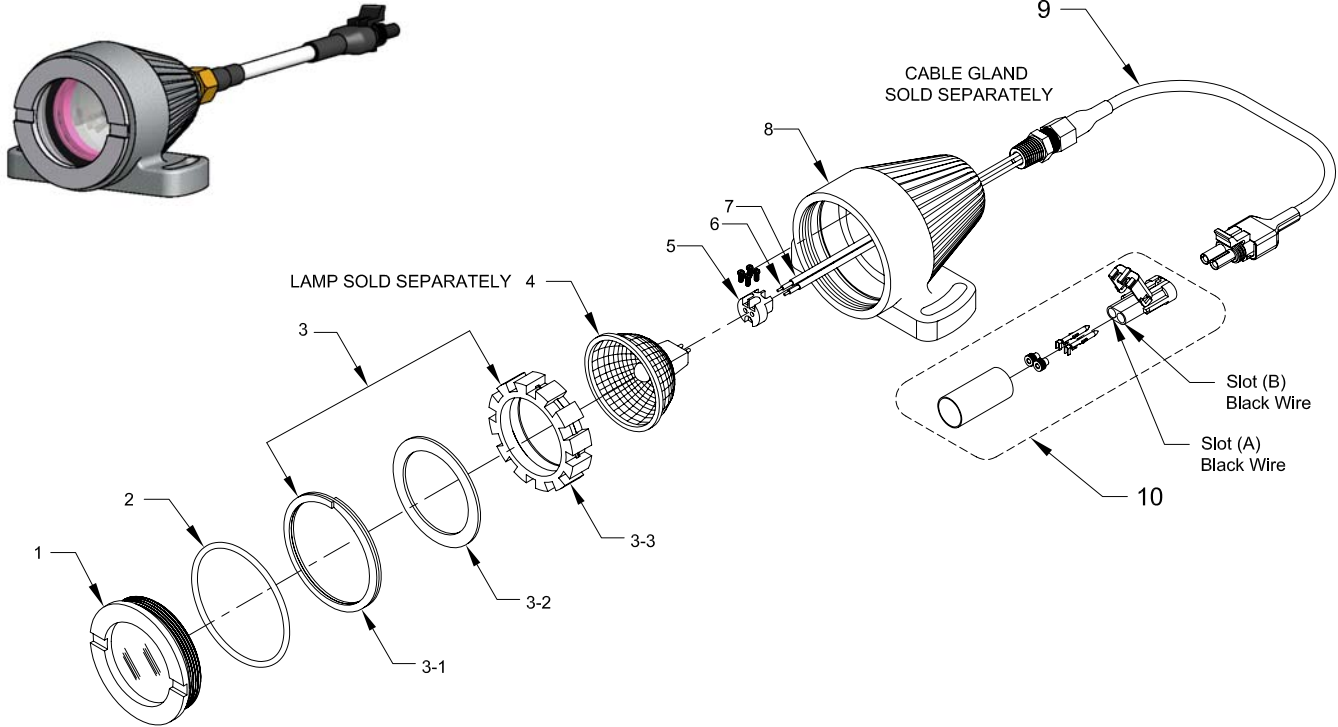

**Mine Lighting Systems  
Mining Controls Inc.**  
P.O. Box 1141  
Beckley, WV 25873  
304-252-6243  
Larry.Rowley@elginindustries.com  
www.minelinesystems.com

Note: Wiring The Connector  
Slot (A) White Wire = 12 Volts Positive  
Slot (B) Black Wire = 12 Volts Negative

### Model MCI50 Water Tight Fixture With In-Line Screw Socket, 50 Watt 12 VAC/DC Flood Lamp and 12" Weather Pak Pigtail Connector

Item	Qty.	Part Number	Description
1	1	2010-34128	Clear Lens Assembly
2	1	2019-29731-6	O Ring
3	1	2023-34238-1	Lamp Holder Kit
3-1	1	3015-33835	Snap Ring
3-2	1	1031-33578-1	Black Ring
3-3	1	3018-33571-3	Lamp Holder
4	1	2021-29730-33	Bulb 50 Watt 12 Volt
5	1	2020-32773-3	Socket With Lock Screws In-Line
6	3 FT.	6012-33581	Socket Wire
7	1 FT.	1051-33726	Socket Wire Sleeve
8	1	2010-35770-2	Alum. Housing
9	1	1037-34348-5	Weather Pack Straight Pigtail Assembly
10	1	1037-34348-6	Weather Pack Receptacle Assembly