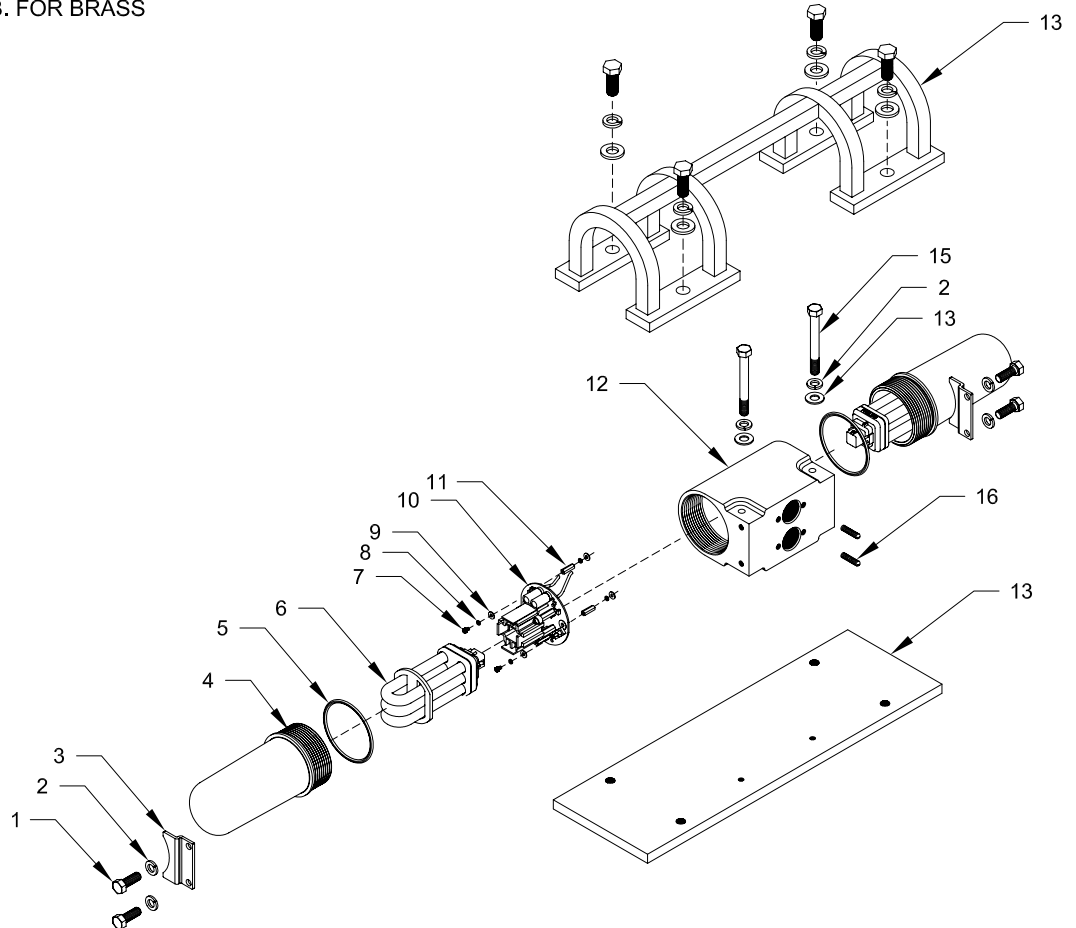

Mine Lighting Systems  
 Mining Controls Inc.  
 P.O. Box 1141  
 Beckley, WV 25873  
 304-252-6243  
 larry.rowley@elginindustries.com  
 www.minelinesystems.com

**OPERATING SPECIFICATION**

FIXTURE VOLTAGE 120 VOLTS AC  
 FIXTURE AMPERAGE 0.7 AMPS.  
 FIXTURE WATTAGE 46 WATT FL.  
 FIXTURE WEIGHT 37 LB. FOR ALUM.  
 43 LB. FOR BRASS

7015-35777-4331

**LP2(BRASS) HD Guard Short Frosted Globe 26W 120VAC Ballast**

Item	Qty.	Part Number	Description
1	4	1041-50003-1	1/4" - 20 X 1/2" Hex Bolt
2	4	1041-50004	1/4" Lock Washer
3	2	2020-29948-1	Locking Clip
4	2	2013-29913-1F	Frosted Globe
5	2	2019-31137-1	"O" Ring
6	2	2021-33251	26W Bulb Kit 120V (Sold Separately)
7	2	1041-50237-1	#6-32 X 3/8" Socket Head CS
8	4	1041-50042	#6 Lock Washer

Item	Qty.	Part Number	Description
9	4	1041-50041	#6 Flat Washer
10	1	2021-35344	Ballast
11	2	1041-50239-2	1/4" Hex Standoff 3/4" Long
12	1	2011-29912-B	Brass Housing
13	1	2022-31173-HD	Heavy Duty Guard Assembly
14	2	1041-50026	1/4" Flat Washer
15	2	1041-50003-10	1/4" - 20 X 3 1/2" Hex Bolt
16	2	1041-50020-3	1/4" - 20 X 1" Set Screw