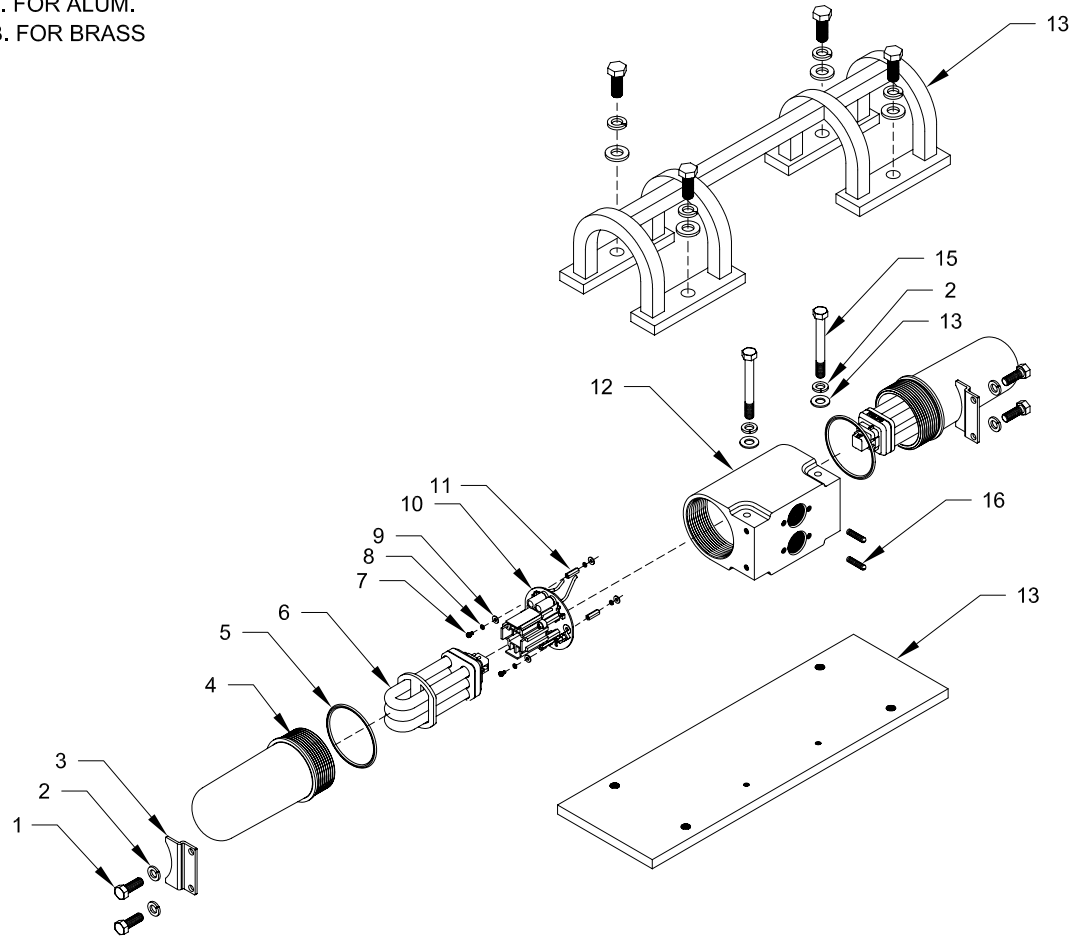

Mine Lighting Systems
 Mining Controls Inc.
 P.O. Box 1141
 Beckley, WV 25873
 304-252-6243
 larry.rowley@elginindustries.com
 www.minelinesystems.com

OPERATING SPECIFICATION

FIXTURE VOLTAGE 120 VOLTS AC
 FIXTURE AMPERAGE 0.7 AMPS.
 FIXTURE WATTAGE 46 WATT FL.
 FIXTURE WEIGHT 37 LB. FOR ALUM.
 43 LB. FOR BRASS

7015-35777-4311

LP2(BRASS) HD Guard Short Clear Globe 26W 120VAC Ballast

Item	Qty.	Part Number	Description	Item	Qty.	Part Number	Description
1	4	1041-50003-1	1/4" - 20 X 1/2" Hex Bolt	9	4	1041-50041	#6 Flat Washer
2	4	1041-50004	1/4" Lock Washer	10	1	2021-35344	Ballast
3	2	2020-29948-1	Locking Clip	11	2	1041-50239-2	1/4" Hex Standoff 3/4" Long
4	2	2013-29913-1	Clear Globe	12	1	2010-29912	Aluminum Housing
5	2	2019-31137-1	"O" Ring	13	1	2022-31173-HD	Heavy Duty Guard Assembly
6	2	2021-33251	26W Bulb Kit 120V (Sold Separately)	14	2	1041-50026	1/4" Flat Washer
7	2	1041-50237-1	#6-32 X 3/8" Socket Head CS	15	2	1041-50003-10	1/4" - 20 X 3 1/2" Hex Bolt
8	4	1041-50042	#6 Lock Washer	16	2	1041-50020-3	1/4" - 20 X 1" Set Screw