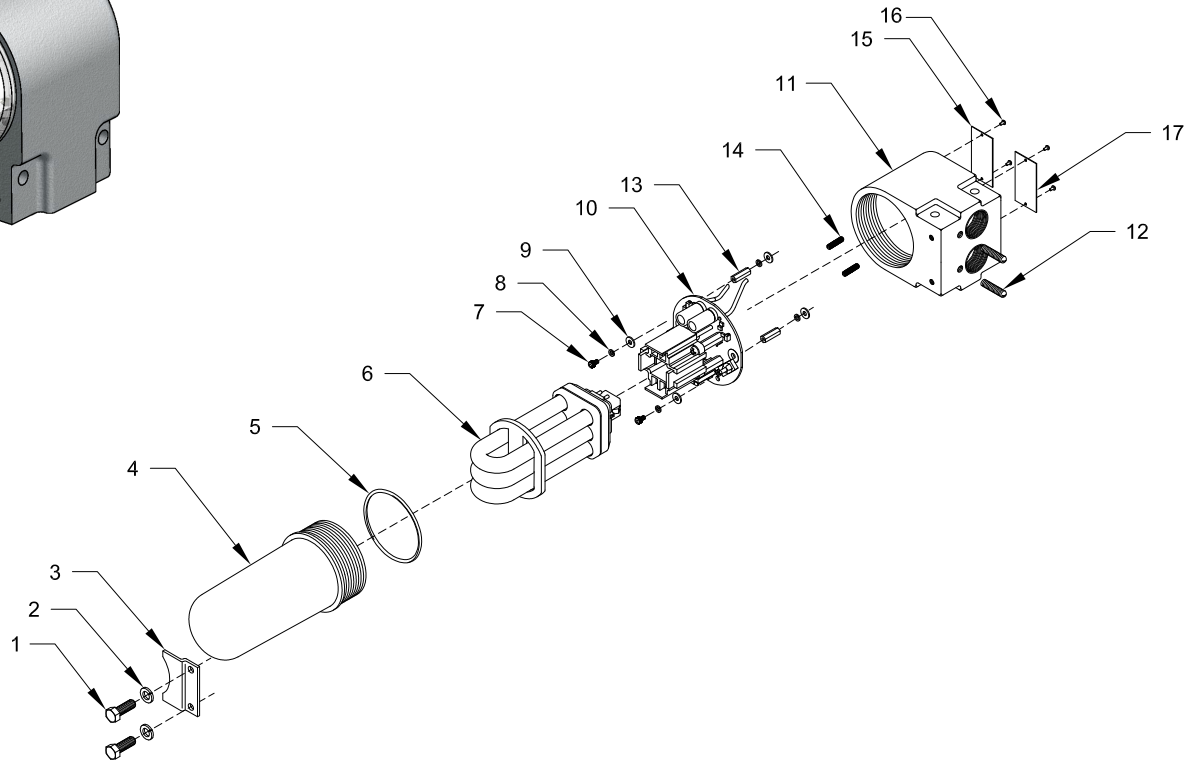

Mine Lighting Systems
Mining Controls Inc.
 P.O. Box 1141
 Beckley, WV 25873
 304-252-6243
 larry.rowley@elginindustries.com
 www.minelinesystems.com

OPERATING SPECIFICATION

FIXTURE VOLTAGE 120 VOLTS AC
 FIXTURE AMPERAGE 0.35 AMPS.
 FIXTURE WATTAGE 26 WATT FL.
 FIXTURE WEIGHT 23 LB. FOR ALUM.
 28 LB. FOR BRASS

7015-35777-1111

LP(ALUM)NO MOUNTING SHORT CLEAR GLOBE 26W 120VAC BALLAST

Item	Qty.	Part Number	Description
1	2	1041-50003-1	1/4" - 20 X 1/2" Hex Bolt
2	2	1041-50004	1/4" Lock Washer
3	1	2020-29948-1	Locking Clip
4	1	2013-29913-1	Clear Globe
5	1	2019-31137-1	"O" Ring
6	1	2021-33251	23W Bulb Kit 120V (Sold Separately)
7	2	1041-50237-1	#6 - 32 X 3/8" Socket Head CS
8	4	1041-50042	#6 Lock Washer
9	4	1041-50041	#6 Flat Washer

Item	Qty.	Part Number	Description
10	1	2021-35344	Ballast
11	1	2010-29911-1	Aluminum Housing
12	2	1041-50020-9	1/4" - 20 X 1" Set Screw
13	2	1041-50239-2	1/4" Hex Standoff 3/4" Long
14	2	1041-50218-1	#6-32 x 1" Socket Set Screw
15	1	1044-20011	Certification Tag
16	1	1044-20038	PA Tag
17	4	1041-50005	Drive Screw